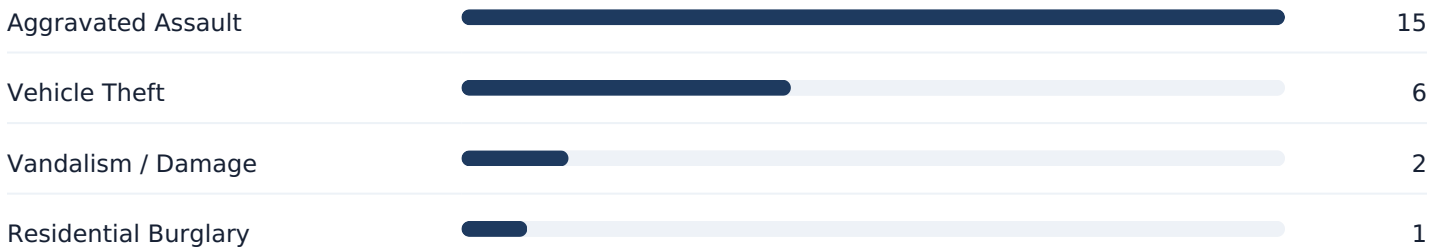

Milwaukee, WI Sample Crime Report

Example address: 1234 Wisconsin Avenue, Milwaukee, WI • 1 mile radius • Mar 11, 2026 to Mar 13, 2026

SAMPLE PDF

Report Summary

This city-specific sample shows the same report structure customers receive after running an address search. Incident rows use recent official public records for Milwaukee, WI where available.

24

INCIDENTS

4

CRIME TYPES

Aggravated Assault

TOP TYPE

Crime Type Breakdown

Recent Incident Preview