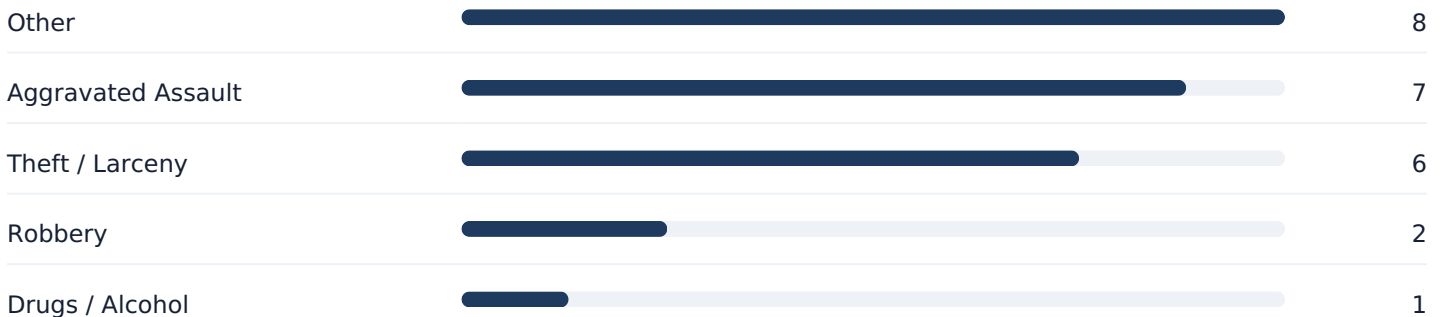

24

INCIDENTS

5

CRIME TYPES

Other

TOP TYPE

Crime Type Breakdown

Recent Incident Preview

DATE	TYPE	LOCATION	INCIDENT
Nov 19, 2023	Aggravated Assault	500 Block Liberty AV Pittsburgh, PA 15222, Pittsburgh, PA	23183156
Nov 18, 2023	Aggravated Assault	500 Block Liberty AV Pittsburgh, PA 15222, Pittsburgh, PA	23183137
Nov 14, 2023	Robbery	900 Block Liberty AV Pittsburgh, PA 15222, Pittsburgh, PA	23180609
Nov 13, 2023	Other	3rd AV & Smithfield ST Pittsburgh, PA 15222, Pittsburgh, PA	23180306
Nov 13, 2023	Other	Wood ST & 3rd AV Pittsburgh, PA 15222, Pittsburgh, PA	23180447
Nov 13, 2023	Other	Liberty AV & 5th AV Pittsburgh, PA 15222, Pittsburgh, PA	23180410
Nov 13, 2023	Theft / Larceny	400 Block Wood ST Pittsburgh, PA 15222, Pittsburgh, PA	23180395
Nov 13, 2023	Aggravated Assault	800 Block Penn AV Pittsburgh, PA 15222, Pittsburgh, PA	23180394
Nov 12, 2023	Other	400 Block Fort Duquesne BL Pittsburgh, PA 15222, Pittsburgh, PA	23179928
Nov 12, 2023	Theft / Larceny	100 Block 7th ST Pittsburgh, PA 15222, Pittsburgh, PA	23180150
Nov 12, 2023	Other	100 Block 6th ST Pittsburgh, PA 15222, Pittsburgh, PA	23179515
Nov 12, 2023	Other	10th ST & Penn AV Pittsburgh, PA 15222, Pittsburgh, PA	23179796
Nov 11, 2023	Theft / Larceny	300 Block 5th AV Pittsburgh, PA 15222, Pittsburgh, PA	23179278
Nov 11, 2023	Other	Wood ST & 3rd AV Pittsburgh, PA 15222, Pittsburgh, PA	23179257

DATE	TYPE	LOCATION	INCIDENT
Nov 11, 2023	Drugs / Alcohol	500 Block Smithfield ST Pittsburgh, PA 15222, Pittsburgh, PA	23179250
Nov 11, 2023	Theft / Larceny	200 Block 5th AV Pittsburgh, PA 15222, Pittsburgh, PA	23179236
Nov 10, 2023	Robbery	400 Block Smithfield ST Pittsburgh, PA 15222, Pittsburgh, PA	23178554
Nov 10, 2023	Aggravated Assault	600 Block Liberty AV Pittsburgh, PA 15222, Pittsburgh, PA	23178517